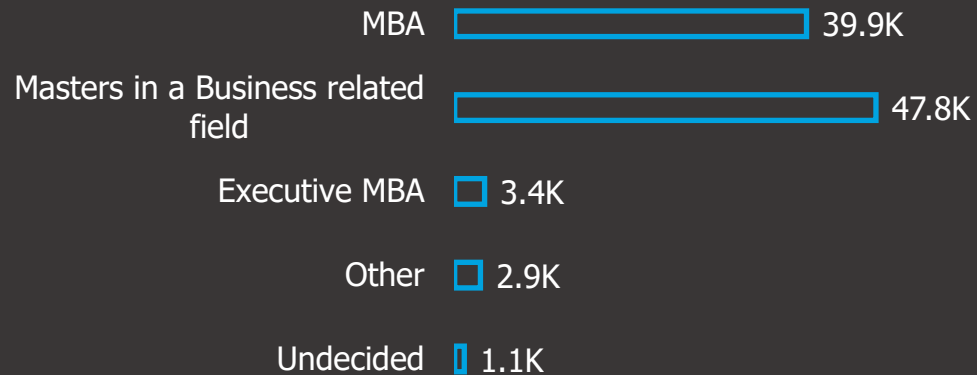

Snapshot of GMASS Candidates

US Residents

Date range :
04/16/20 to 04/17/22

Program Type