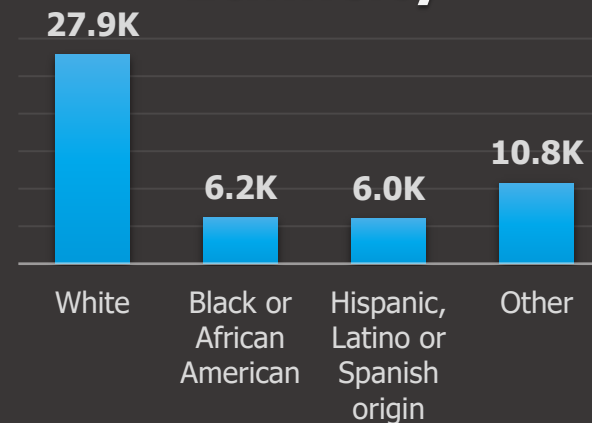

Snapshot of GMASS Candidates

US Residents

Date range :
04/16/20 to 04/17/22

GMASS Candidates

Years of Experience

Desired Teaching Format

Ethnicity

Gender