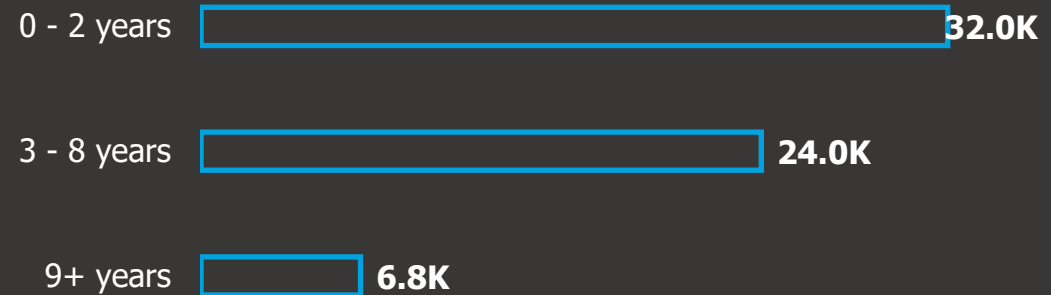

Snapshot of GMASS Candidates

US Residents

Date range :
04/16/20 to 04/17/22

GMASS Candidates

Years of Experience

Desired Teaching Format

Ethnicity

Gender