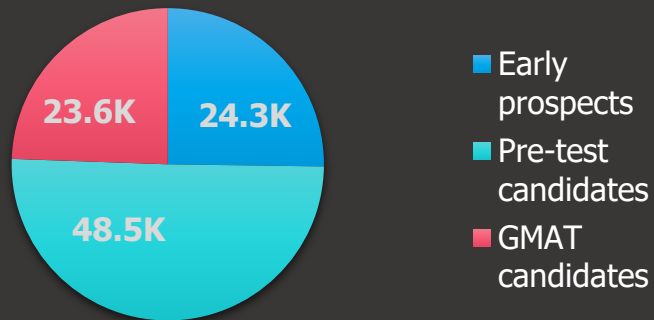

Snapshot of GMASS Candidates

US Residents

Date range :
04/16/20 to 04/17/22

GMASS Candidates

Years of Experience

Desired Teaching Format

Ethnicity

Gender

Snapshot of GMASS Candidates

US Residents

Date range :
04/16/20 to 04/17/22

Program Type

U.S. Candidate Percentiles GMAT Total Score

80 th Percentile	690
60 th Percentile	620
40 th Percentile	550
20 th Percentile	460