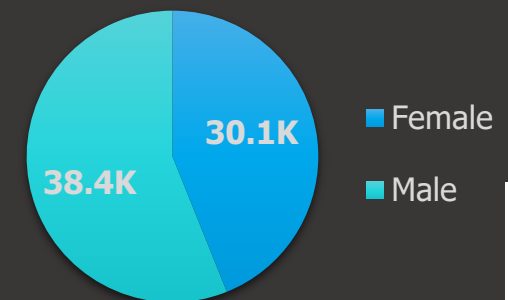

Snapshot of GMASS Candidates

US Residents

Date range :
04/16/20 to 04/17/22

GMASS Candidates

Years of Experience

Desired Teaching Format

Ethnicity

Gender