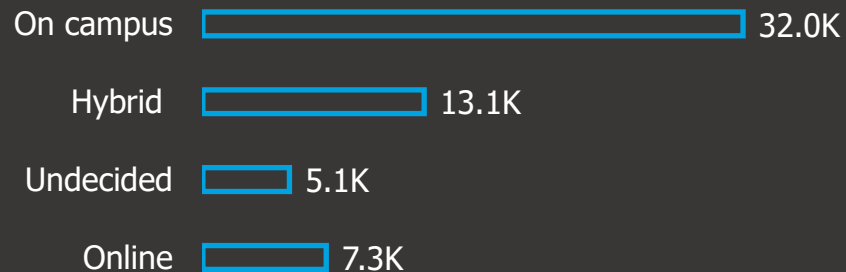

Desired Teaching Format