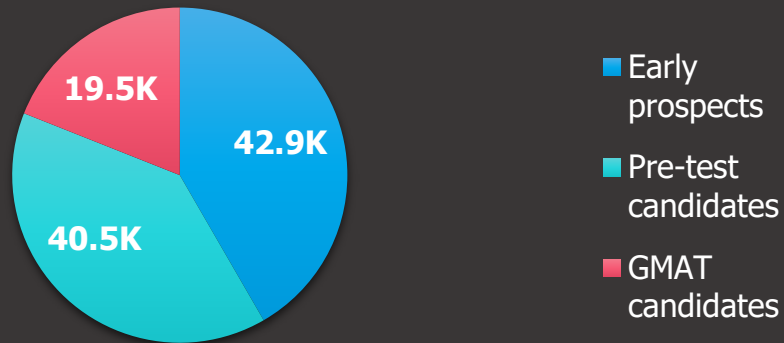

Snapshot of GMASS Candidates

India

Date range :
04/21/20 to 04/21/22

GMASS Candidates