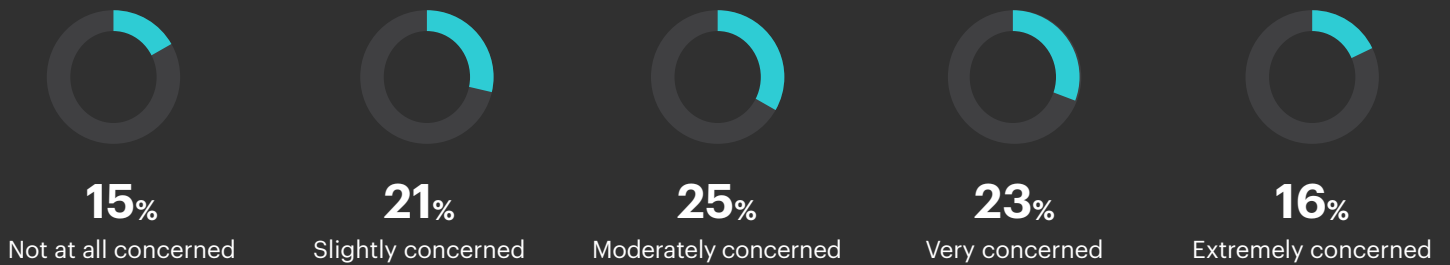

COVID 19 & B-School Candidates

How concerned are you about the impact COVID-19 (coronavirus) may have on your pursuit of a graduate business education in the future?

Delay timeframe (among those considering delaying GME)