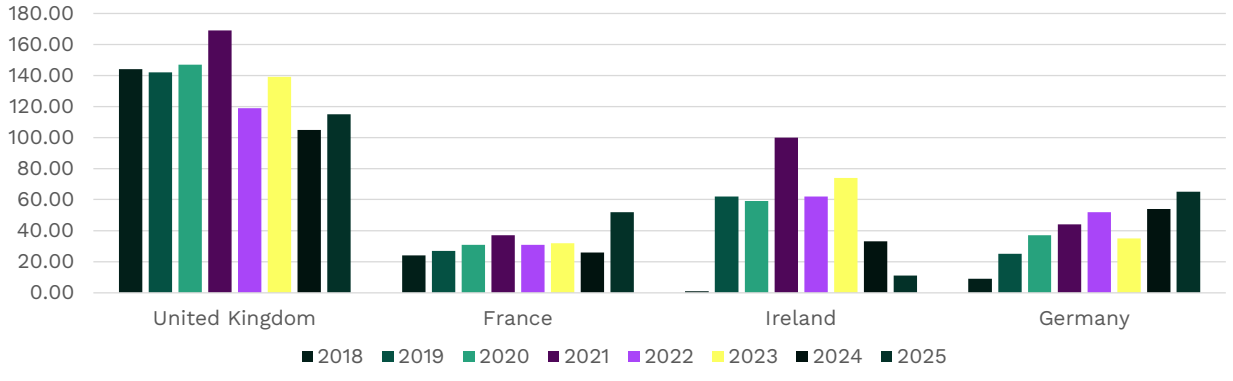

Total Assessments by Year