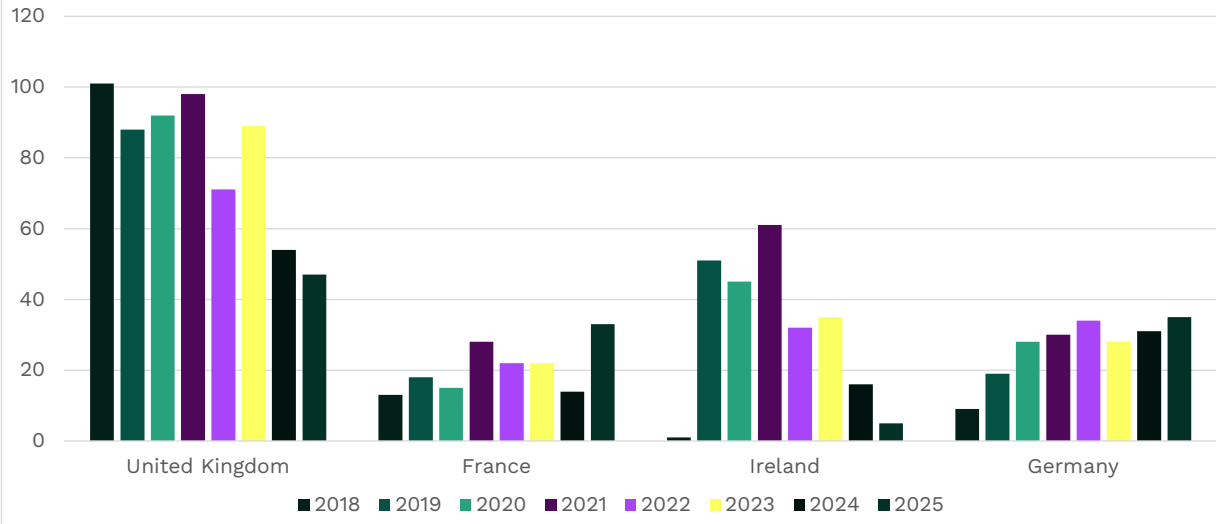

Assessments by Gender - Men