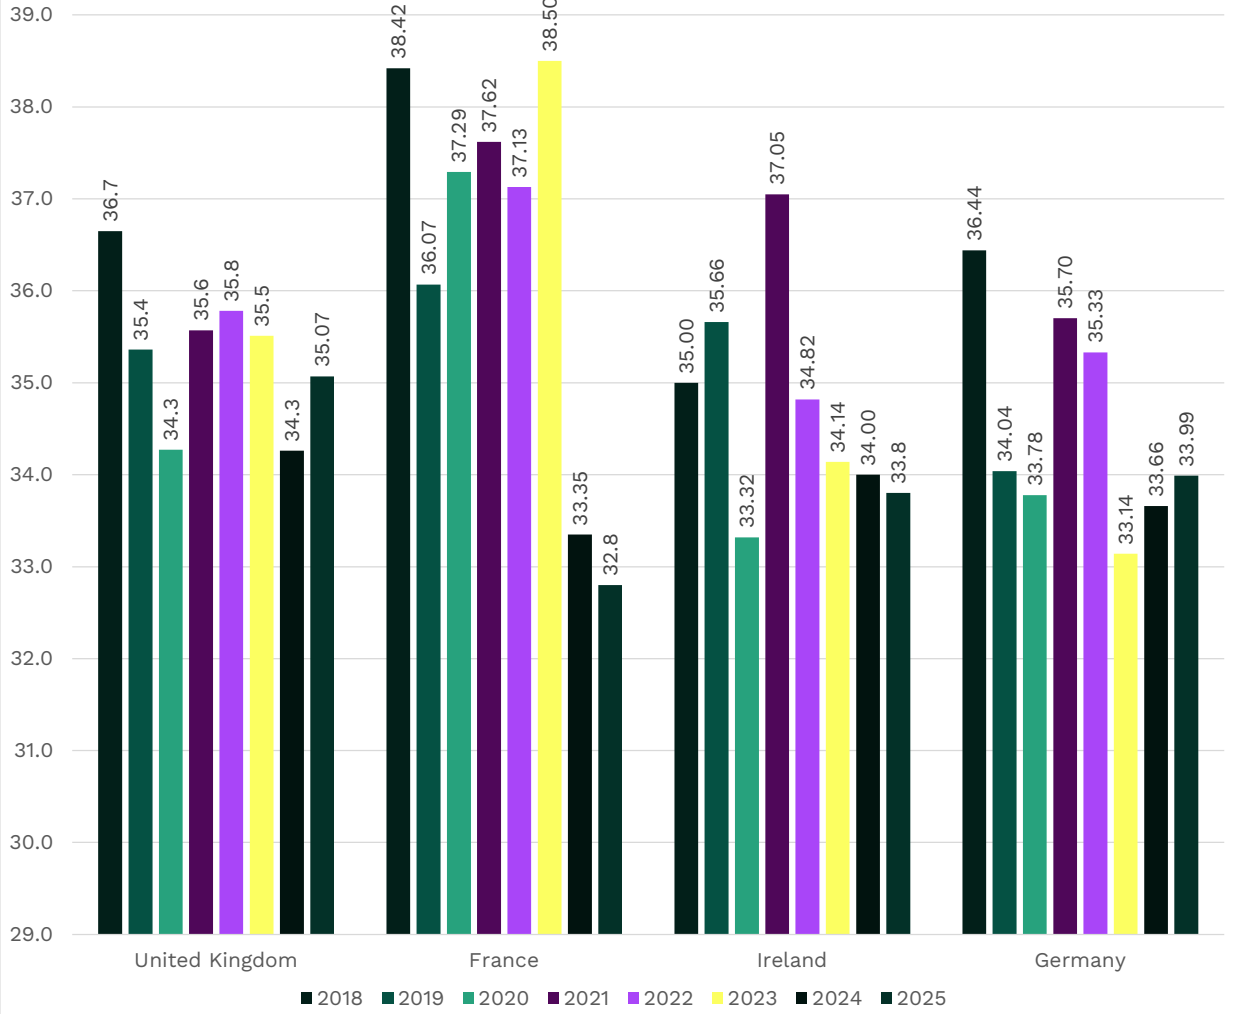

Candidate average age by region