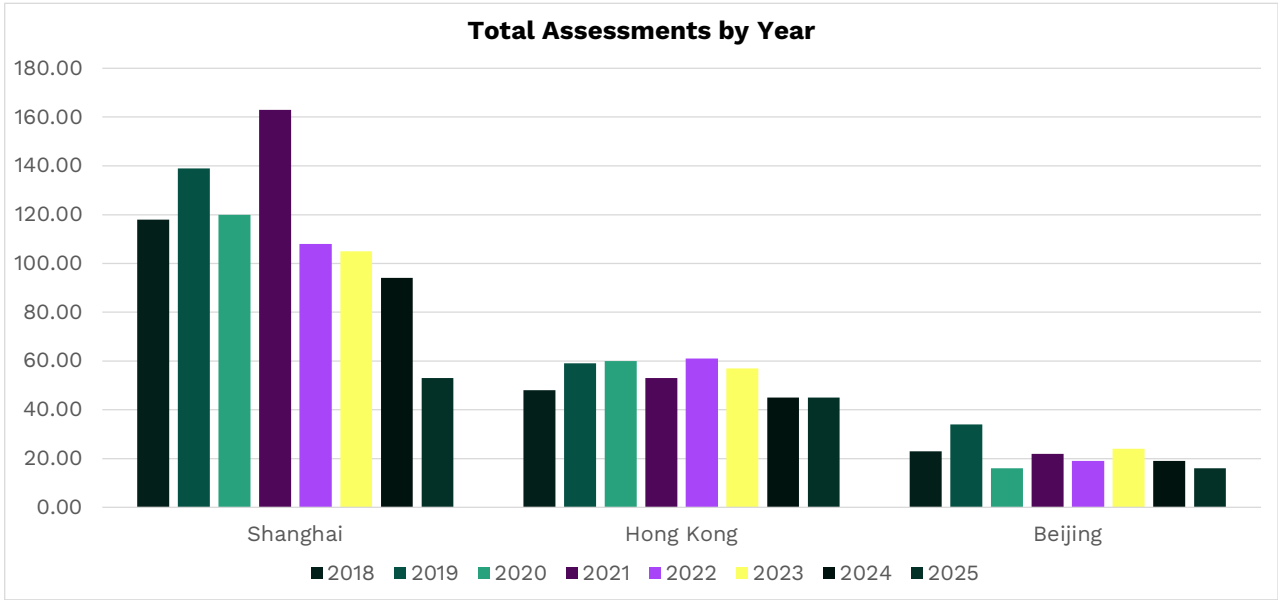

Profile of EA Exam Candidates: Greater China

End of Year Summary, January through December 2025

Globally, more than 20,000 EA Exams have been completed since 2016. Accepted at over 115 schools and nearly 250 programs around the world, the EA Exam is utilized by Full-Time MBA, Executive MBA, Working Professional MBA, Online MBA, PHD, and Masters' programs as part of their admissions process.

This report summarizes the year-end candidate trends and builds on the candidate profiles since calendar year 2018. The following information is included:

- Assessments taken by global regions.
- Average age of candidates by global regions
- Average score of candidates by global regions

Mean EA Exam scores and mean age of candidates are provided for groups with five or more delivered assessments and seven or more score reports sent.

Assessments Delivered by Major City									
Total	Assessments Delivered	2018	2019	2020	2021	2022	2023	2024	2025
Shanghai	Total	118	139	120	163	108	105	94	53
	Men	71	80	62	87	53	61	46	24
	Women	47	59	58	76	55	44	48	29
	Average Age	37.8	37.3	37.2	38.1	39.7	39.0	39.3	37.9
	Average Score	149.7	150.3	151.0	150.5	149.4	151.1	150.1	150.6
Hong Kong	Total	48	59	60	53	61	57	45	45
	Men	25	32	33	33	26	31	22	13
	Women	23	27	27	20	35	25	23	32
	Average Age	36.9	36.5	37.2	34.5	36.6	37.0	36.4	36.0
	Average Score	152.4	152.2	151.4	150.5	150.4	151.8	150.2	150.6
Beijing	Total	23	34	16	22	19	24	19	16
	Men	14	18	4	15	9	14	10	3
	Women	9	16	11	7	10	10	9	12
	Average Age	37.8	36.3	33.8	39.1	36.7	36.4	38.3	36.8
	Average Score	148	150.6	152.6	152.2	152.8	153.7	152.7	150.5