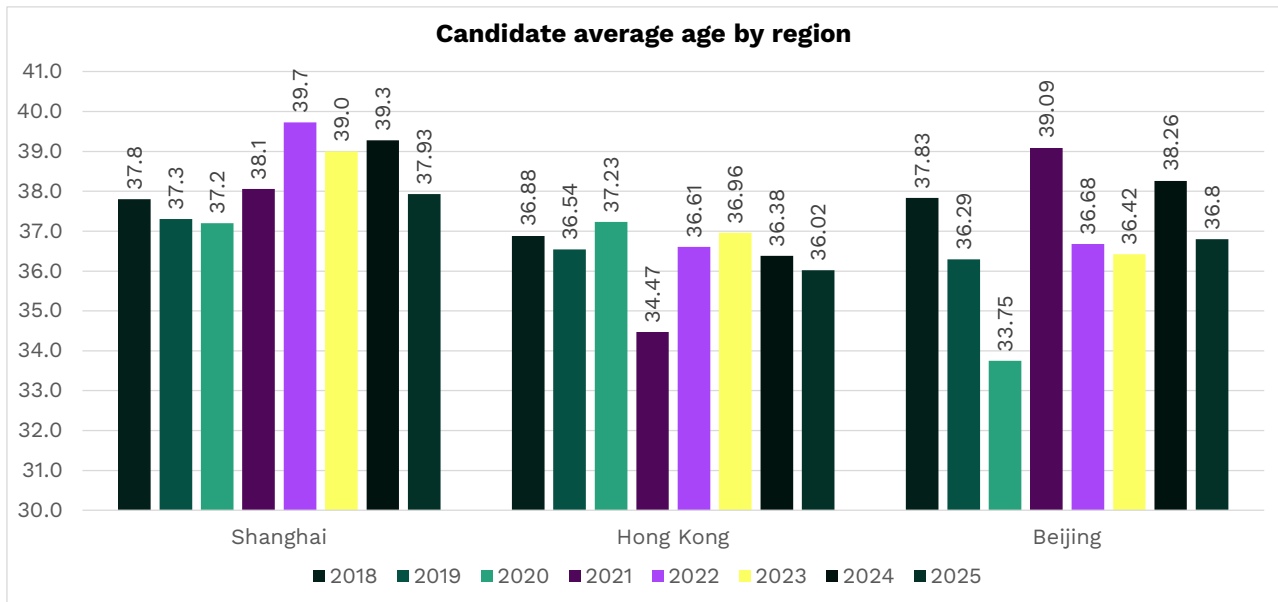

Profile of EA Exam Candidates: Greater China

End of Year Summary, January through December 2025

Globally, more than 20,000 EA Exams have been completed since 2016. Accepted at over 115 schools and nearly 250 programs around the world, the EA Exam is utilized by Full-Time MBA, Executive MBA, Working Professional MBA, Online MBA, PHD, and Masters' programs as part of their admissions process.

This report summarizes the year-end candidate trends and builds on the candidate profiles since calendar year 2018. The following information is included:

- Assessments taken by global regions.
- Average age of candidates by global regions
- Average score of candidates by global regions

Mean EA Exam scores and mean age of candidates are provided for groups with five or more delivered assessments and seven or more score reports sent.

Assessments Delivered by Major City									
Total	Assessments Delivered	2018	2019	2020	2021	2022	2023	2024	2025
Shanghai	Total	118	139	120	163	108	105	94	53
	Men	71	80	62	87	53	61	46	24
	Women	47	59	58	76	55	44	48	29
	Average Age	37.8	37.3	37.2	38.1	39.7	39.0	39.3	37.9
	Average Score	149.7	150.3	151.0	150.5	149.4	151.1	150.1	150.6
Hong Kong	Total	48	59	60	53	61	57	45	45
	Men	25	32	33	33	26	31	22	13
	Women	23	27	27	20	35	25	23	32
	Average Age	36.9	36.5	37.2	34.5	36.6	37.0	36.4	36.0
	Average Score	152.4	152.2	151.4	150.5	150.4	151.8	150.2	150.6
Beijing	Total	23	34	16	22	19	24	19	16
	Men	14	18	4	15	9	14	10	3
	Women	9	16	11	7	10	10	9	12
	Average Age	37.8	36.3	33.8	39.1	36.7	36.4	38.3	36.8
	Average Score	148	150.6	152.6	152.2	152.8	153.7	152.7	150.5