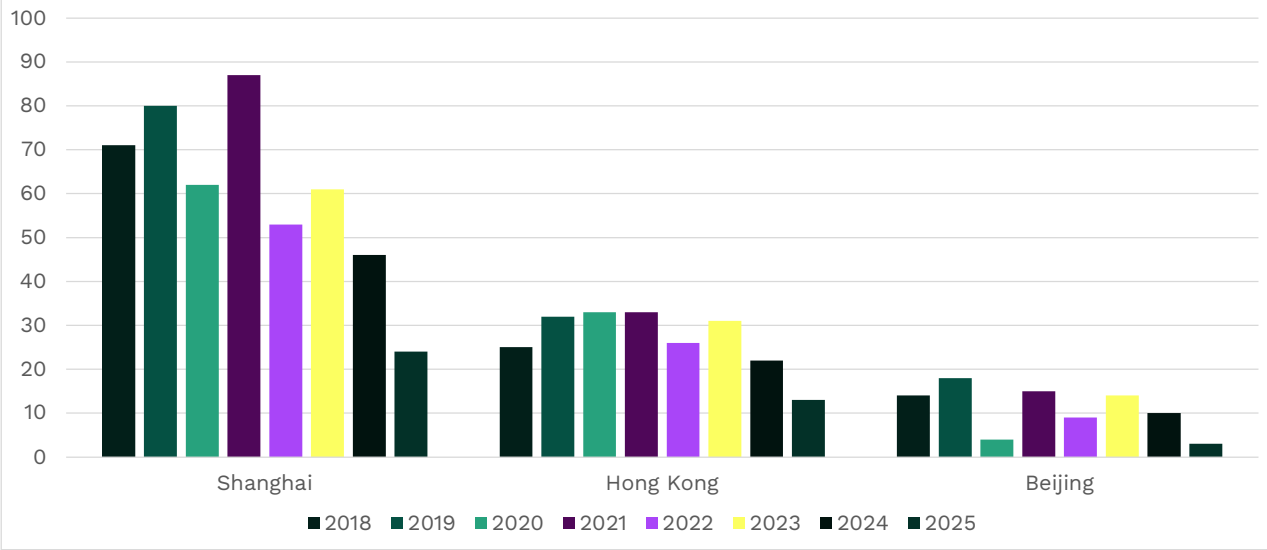

Assessments by Gender - Men